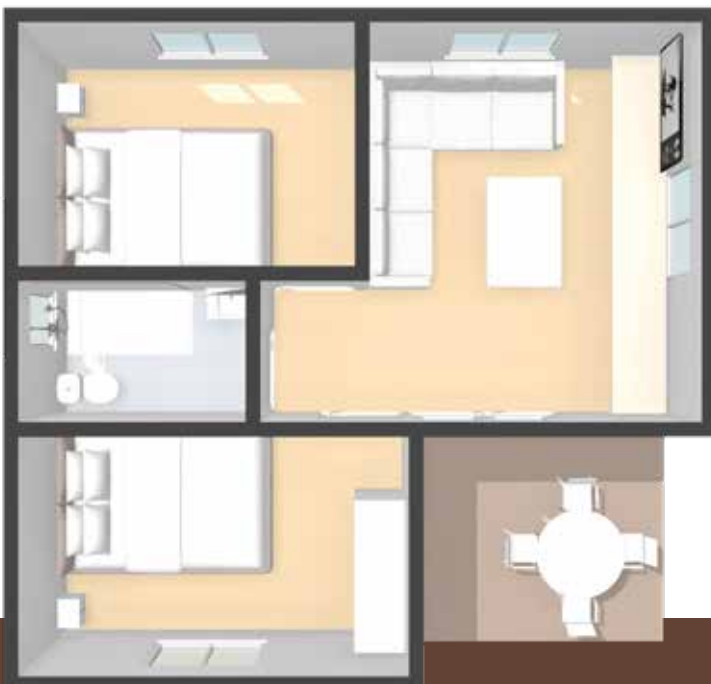

Polinèsia: Tahiti

45 m²

-12 y/o
extra

Wi-Fi

TV

General: Inside: 55 m². Terrace: 10 m².

Parking place (unassigned), air conditioning / heating, phone (internal calls only).

Bedroom: Two rooms with 1 double bed (150x190cm), wardrobe, coat hangers, sheets (changed every 6 nights), blankets, safety deposit box (24 x 34,5 x 28,5 cm).

Kitchen: Ceramic hob, fridge/freezer, microwave, kettle, toaster, coffee pot, set of pans, crockery set, glassware, dishcloth, scourer, washing up liquid, broom, mop, recycling bin.

Dining room: 2 sofa (80x190cm i 80x140cm), dining table, stools, tablecloth, access to the terrace, TV + Chromecast.

Bathroom: Shower, WC, bath towels (changed every 3 nights). Hairdryer, iron and ironing board: Available at reception.

Terrace: Table and chairs, porch, grass, clothes rack.

CAMPING & RESORT
Sangulí Salou