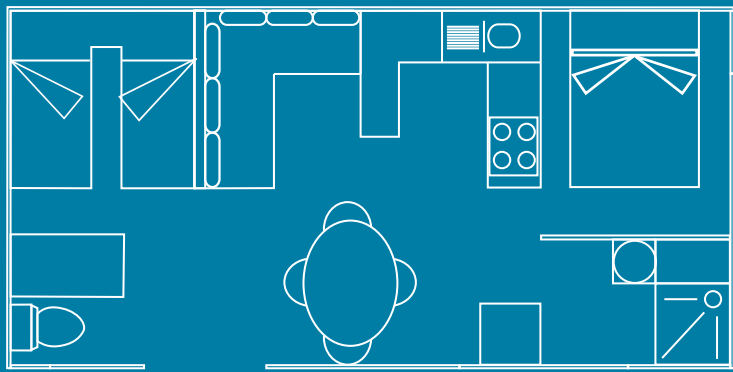

# MEDITERRÀNIA | *Louisiane*

30 m<sup>2</sup> +

## Inventory

- General:** Parking place next to the mobilehome, air conditioning / heating, steps at the entrance.
- Bedroom:** One room with 2 individual beds (80x190cm), one room with 1 double bed (150x190cm), wardrobe, coat hangers, sheets (changed every 6 days), blankets, safety deposit box (25x28cm, deposit required in reception).
- Kitchen:** Gas cooker, fridge/freezer, microwave, kettle, toaster, italian coffee pot, set of pans, crockery set, glassware, dishcloth, scourer, dish detergent, broom, mop, recycling bin.
- Dining room:** 1 sofa (150x190cm), dining table, chairs, tablecloth, access to the terrace, no TV.
- Bathroom:** Shower, bath towels (changed every 3 days), separate WC.
- Terrace:** Table and chairs, pergola, clothes rack.